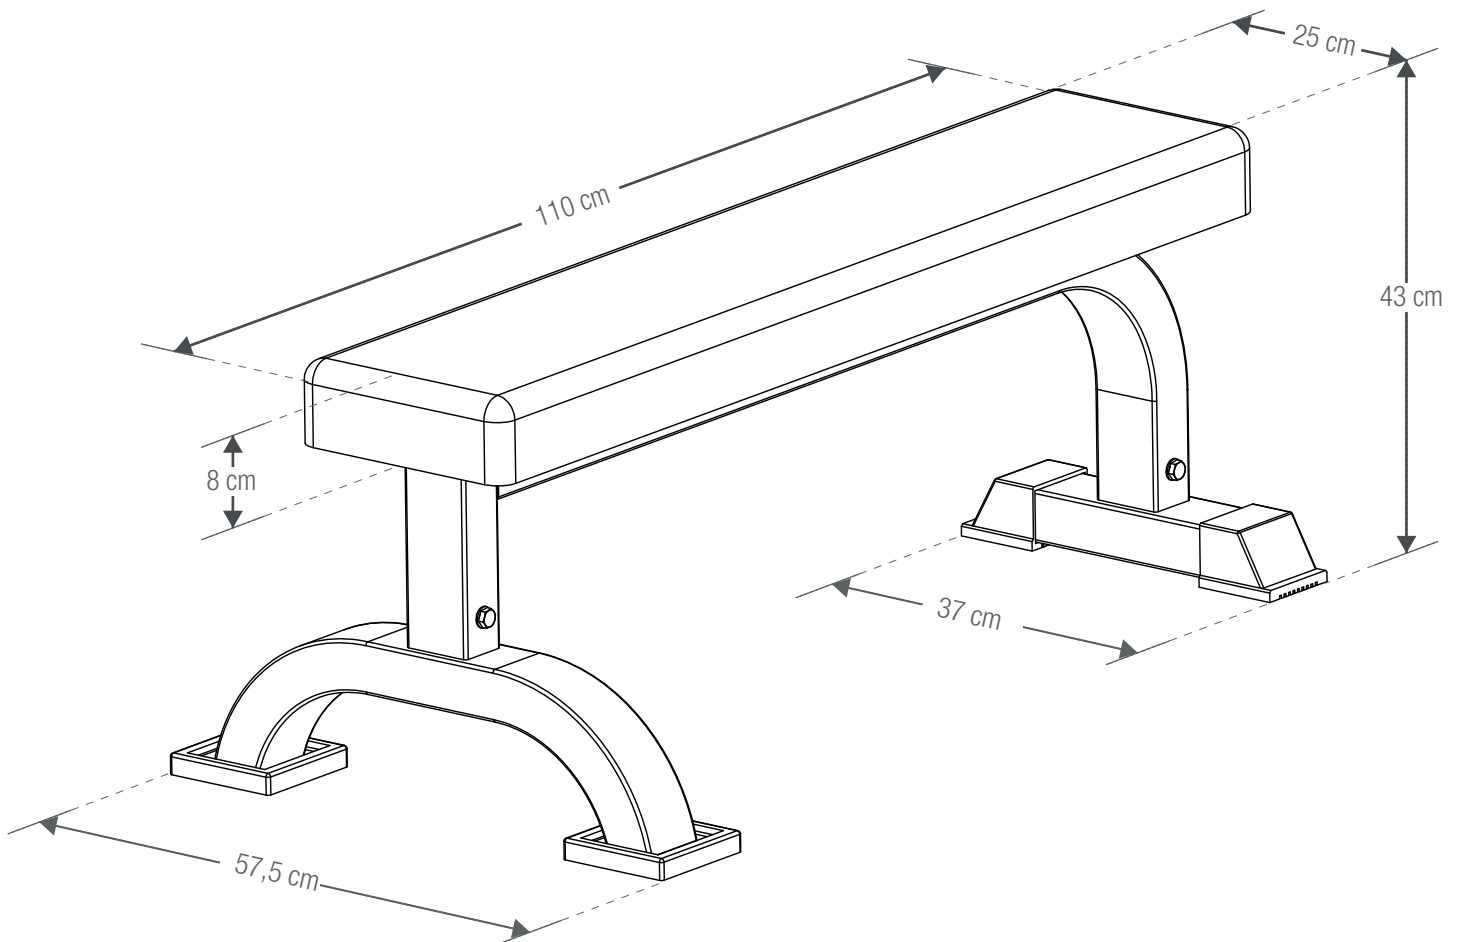

GORILLA SPORTS

Flat Bench (10000109)

GORILLA SPORTS

PROFESSIONAL GYM EQUIPMENT FOR EVERYONE

Maximum load: 400 kg

GORILLA SPORTS

Washer: ($\phi 10$)

4x

Hex Nut: (M10)

2x

Washer: ($\phi 8$)

3x

Hex Bolt: (M10*85)

2x

Hex Bolt: (M8*65)

3x

Spanner

2x

1

Hex Bolt (M10*85) - 2PCS

Washer (φ10) - 4PCS

Hex Nut (M10) - 2PCS

2

Hex Bolt (M8*65) -3PCS

Washer (ø8) -3PCS