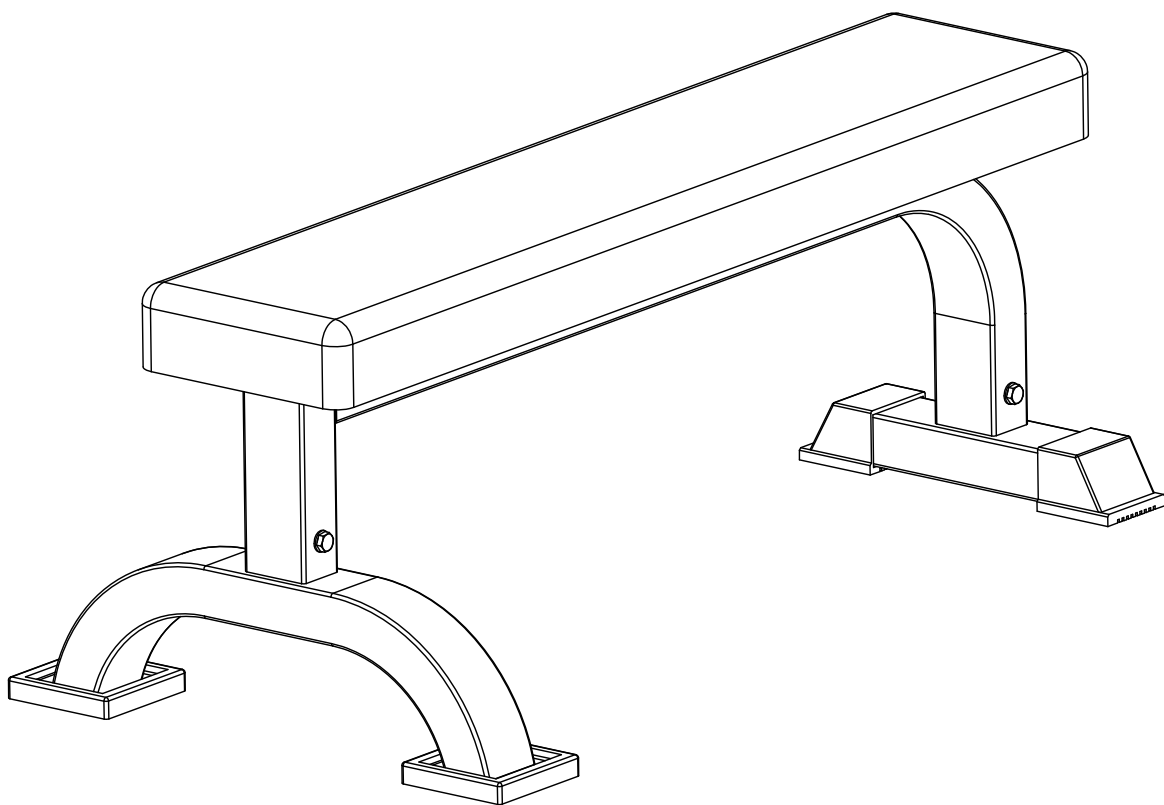

GORILLA SPORTS

Flat Bench (10000109)

GORILLA SPORTS

PROFESSIONAL GYM EQUIPMENT FOR EVERYONE

Maximum load: 400 kg

GORILLA SPORTS

Washer: ($\phi 10$)

4x

Hex Nut: (M10)

2x

Washer: ($\phi 8$)

3x

Hex Bolt: (M10*85)

2x

Hex Bolt: (M8*65)

3x

Spanner

2x

1

Hex Bolt (M10*85) - 2PCS

Washer (φ10) - 4PCS

Hex Nut (M10) - 2PCS

2

Hex Bolt (M8*65) -3PCS

Washer (ø8) -3PCS