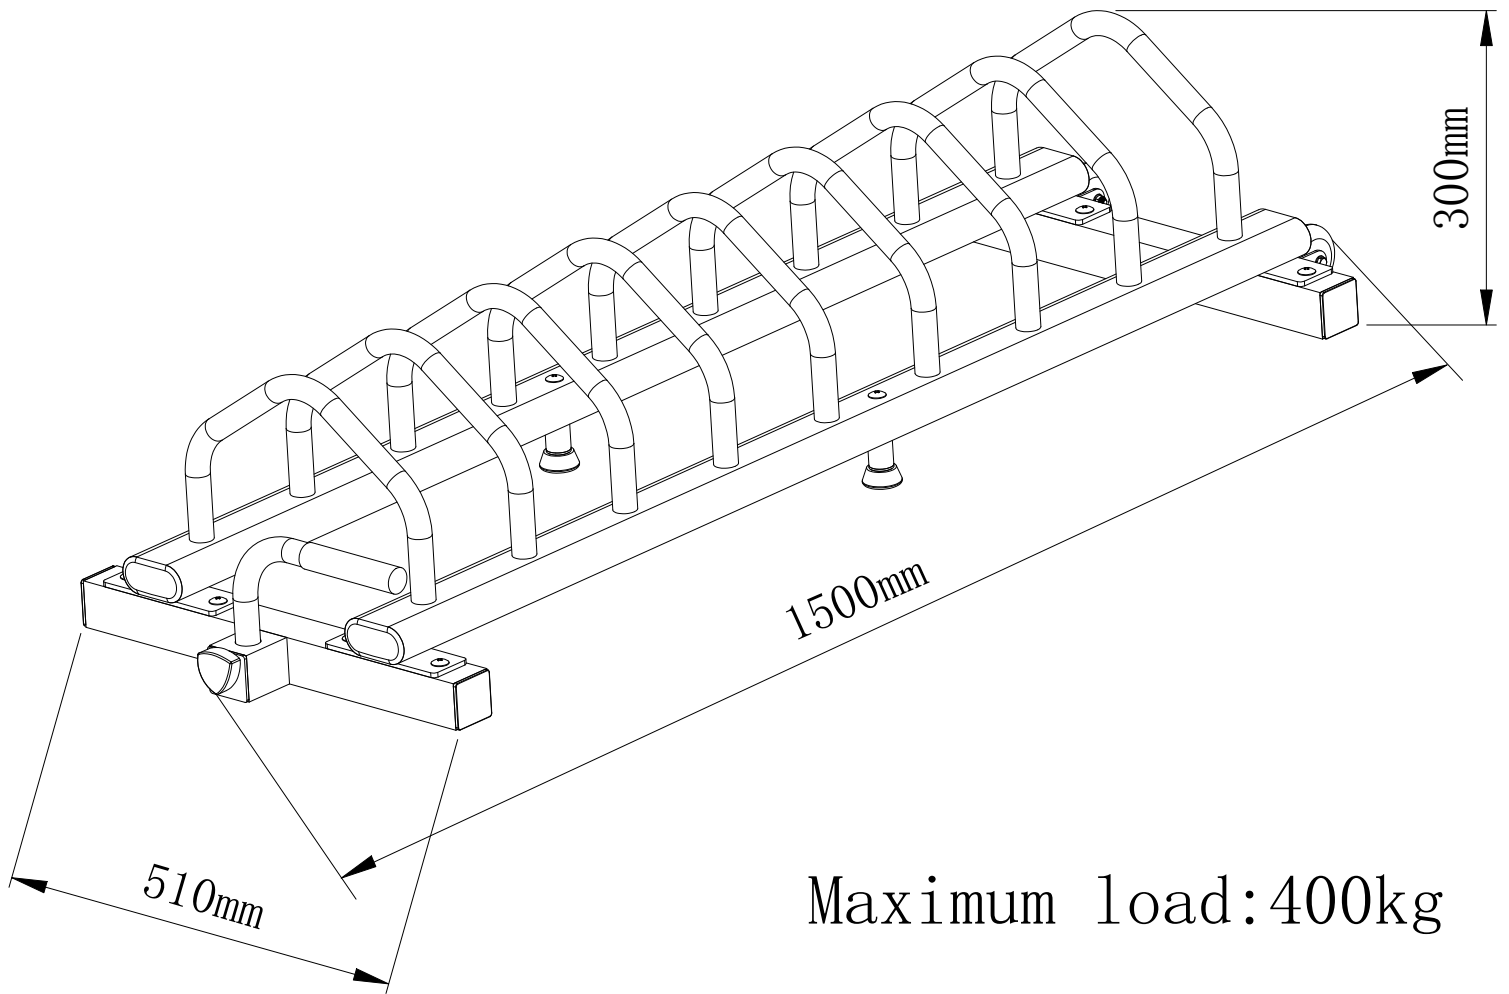

# GORILLA SPORTS

**Bumper plates rack with wheels  
(100842)**

# GORILLA SPORTS

Maximum load: 400kg