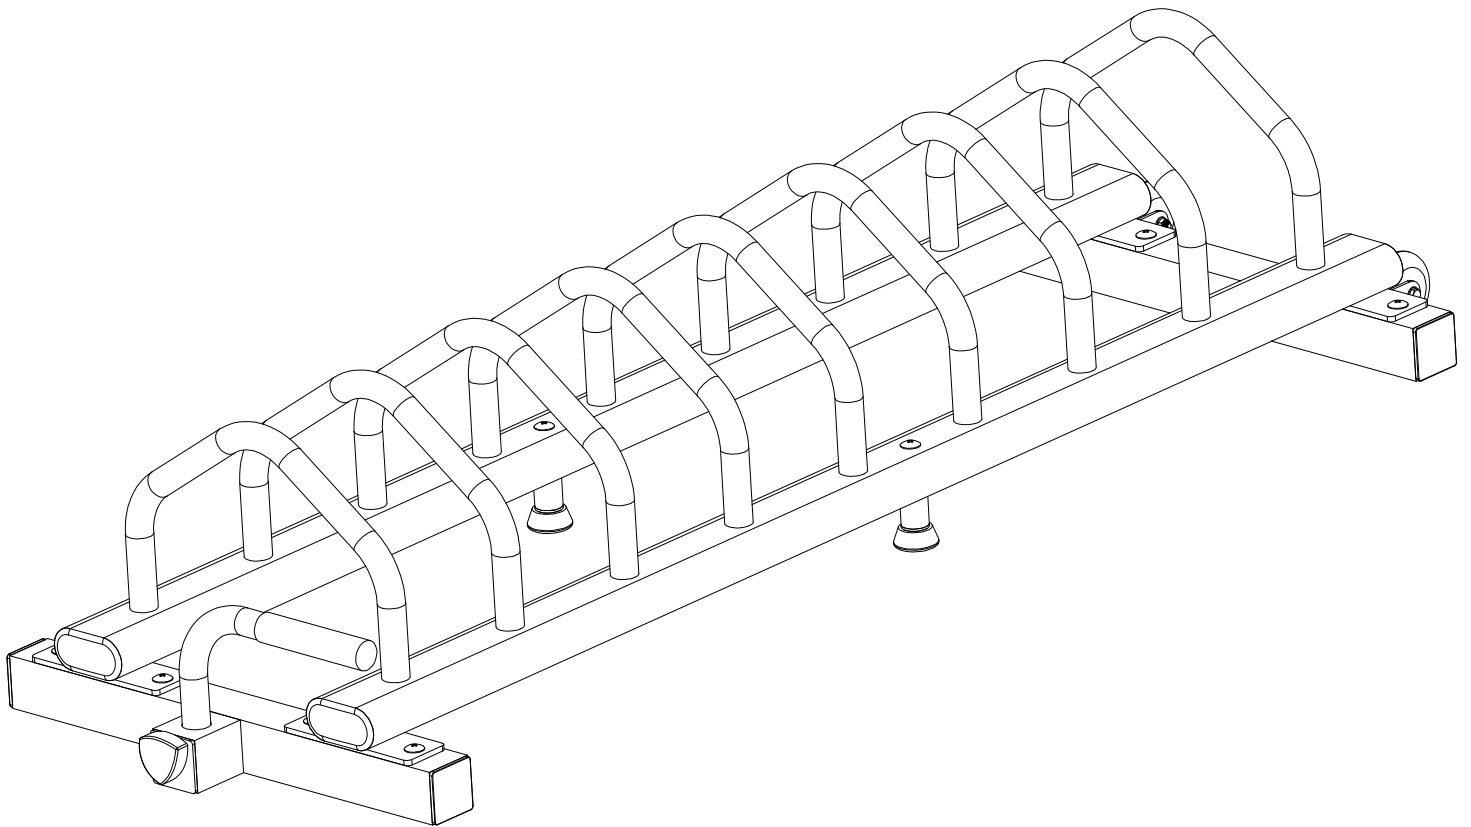

# GORILLA SPORTS

**Bumper plates rack with wheels  
(100842)**

# GORILLA SPORTS

Maximum load: 400kg